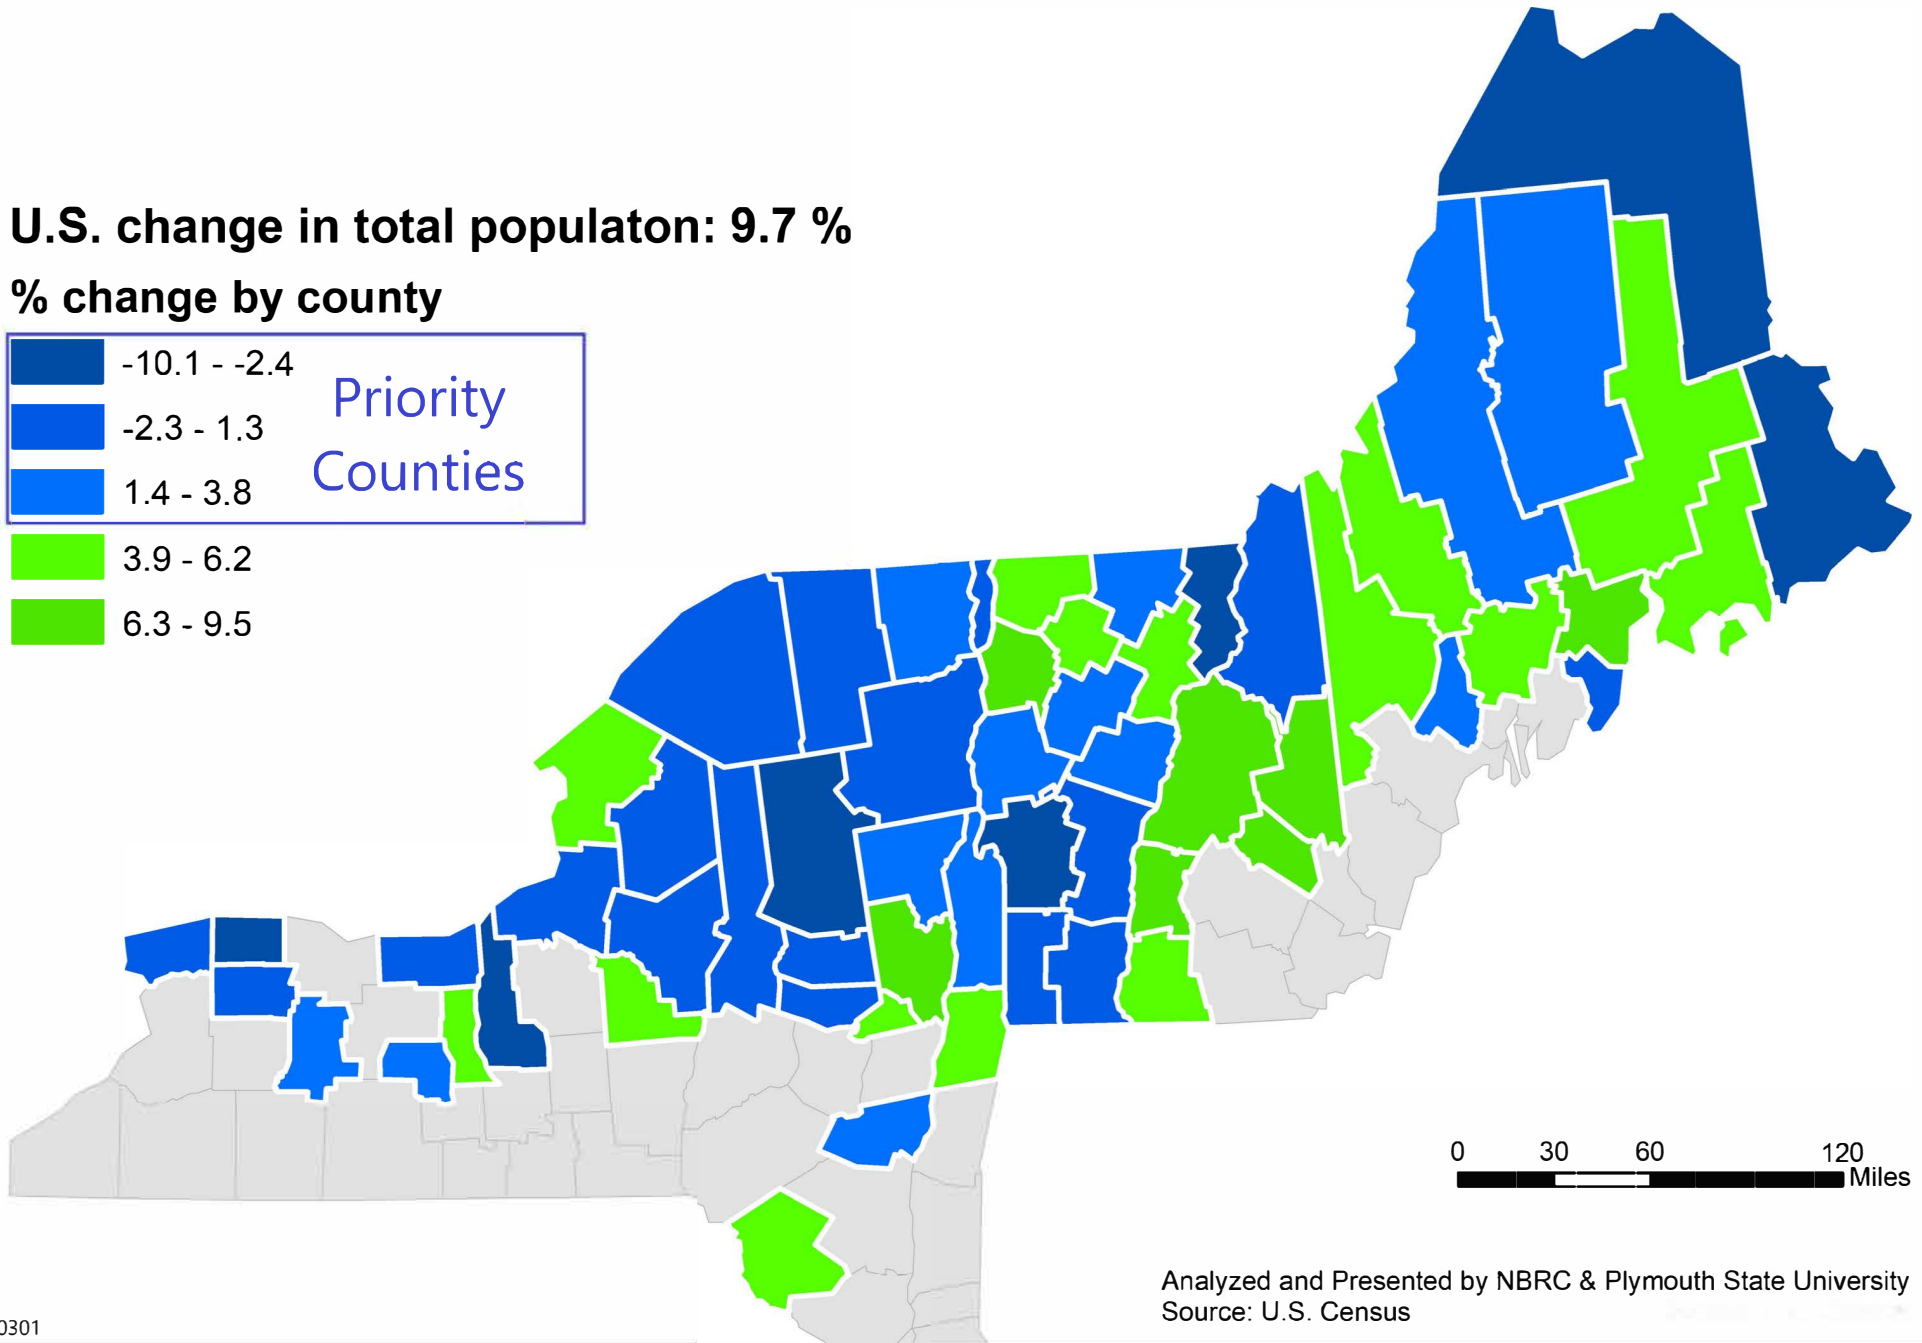

# Population Change in Northern Border Regional Commission Region 2000-2010

U.S. change in total population: 9.7 %

% change by county

Analyzed and Presented by NBRC & Plymouth State University  
Source: U.S. Census