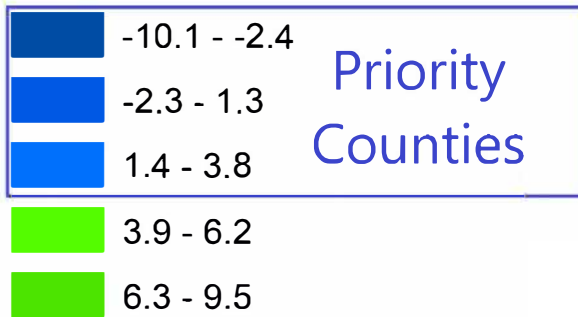

# Population Change in Northern Border Regional Commission Region 2000-2010

U.S. change in total population: 9.7 %

% change by county

Analyzed and Presented by NBRC & Plymouth State University  
Source: U.S. Census